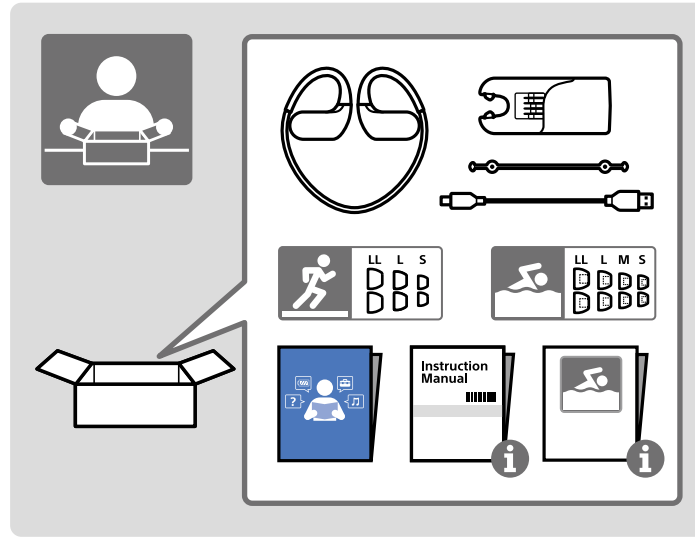

1

2

3

NW-WS623

Windows

Music Center for PC
<http://www.sony.net/smc4pc/>

Mac

Content Transfer for Mac
<http://www.sony.net/ct-mac/>