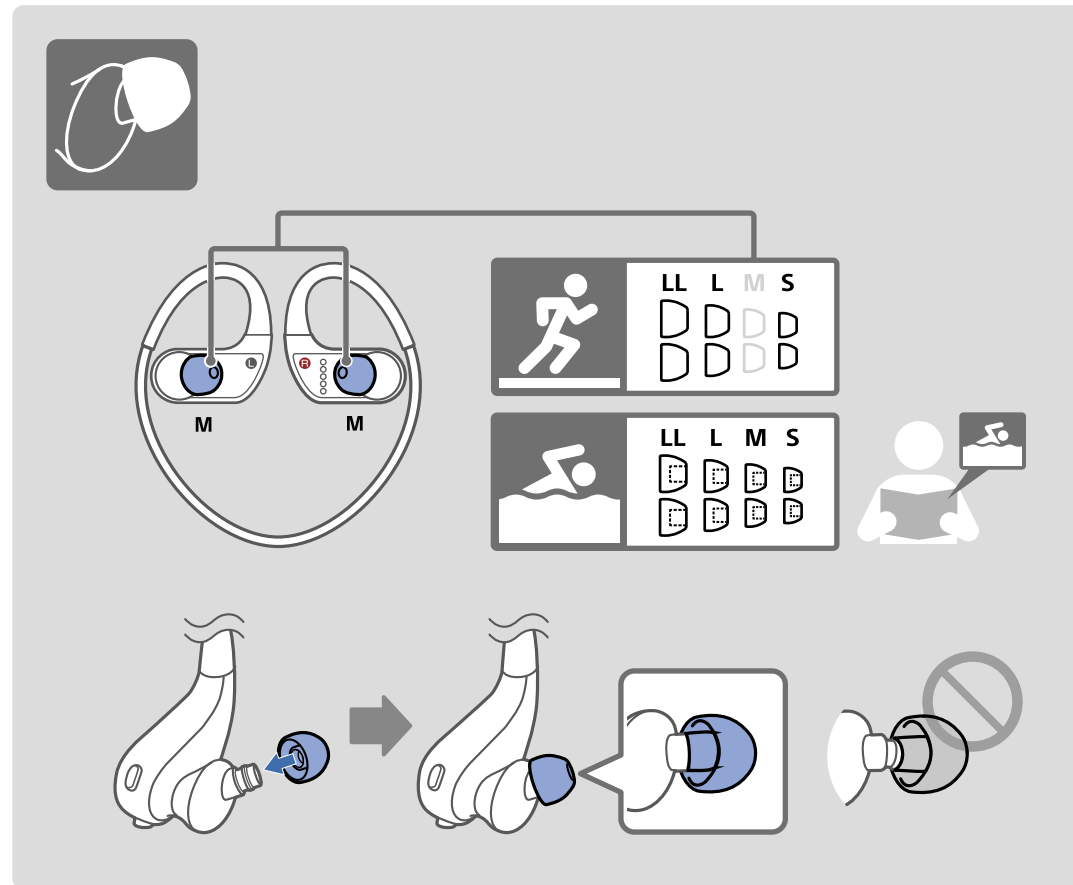

1

2

3

NW-WS623

Windows

Music Center for PC
<http://www.sony.net/smc4pc/>

Mac

Content Transfer for Mac
<http://www.sony.net/ct-mac/>

http://rd1.sony.net/help/dmp/nwws620/h_ww/