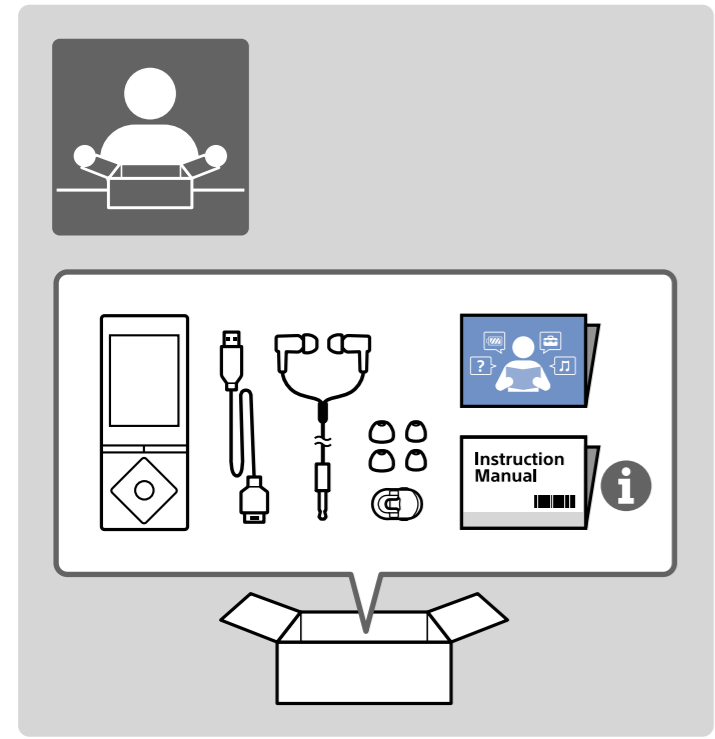

# 3

PWR OFF

HOME

[http://rd1.sony.net/help/dmp/nwa20/h\\_ww/](http://rd1.sony.net/help/dmp/nwa20/h_ww/)

Windows

Mac