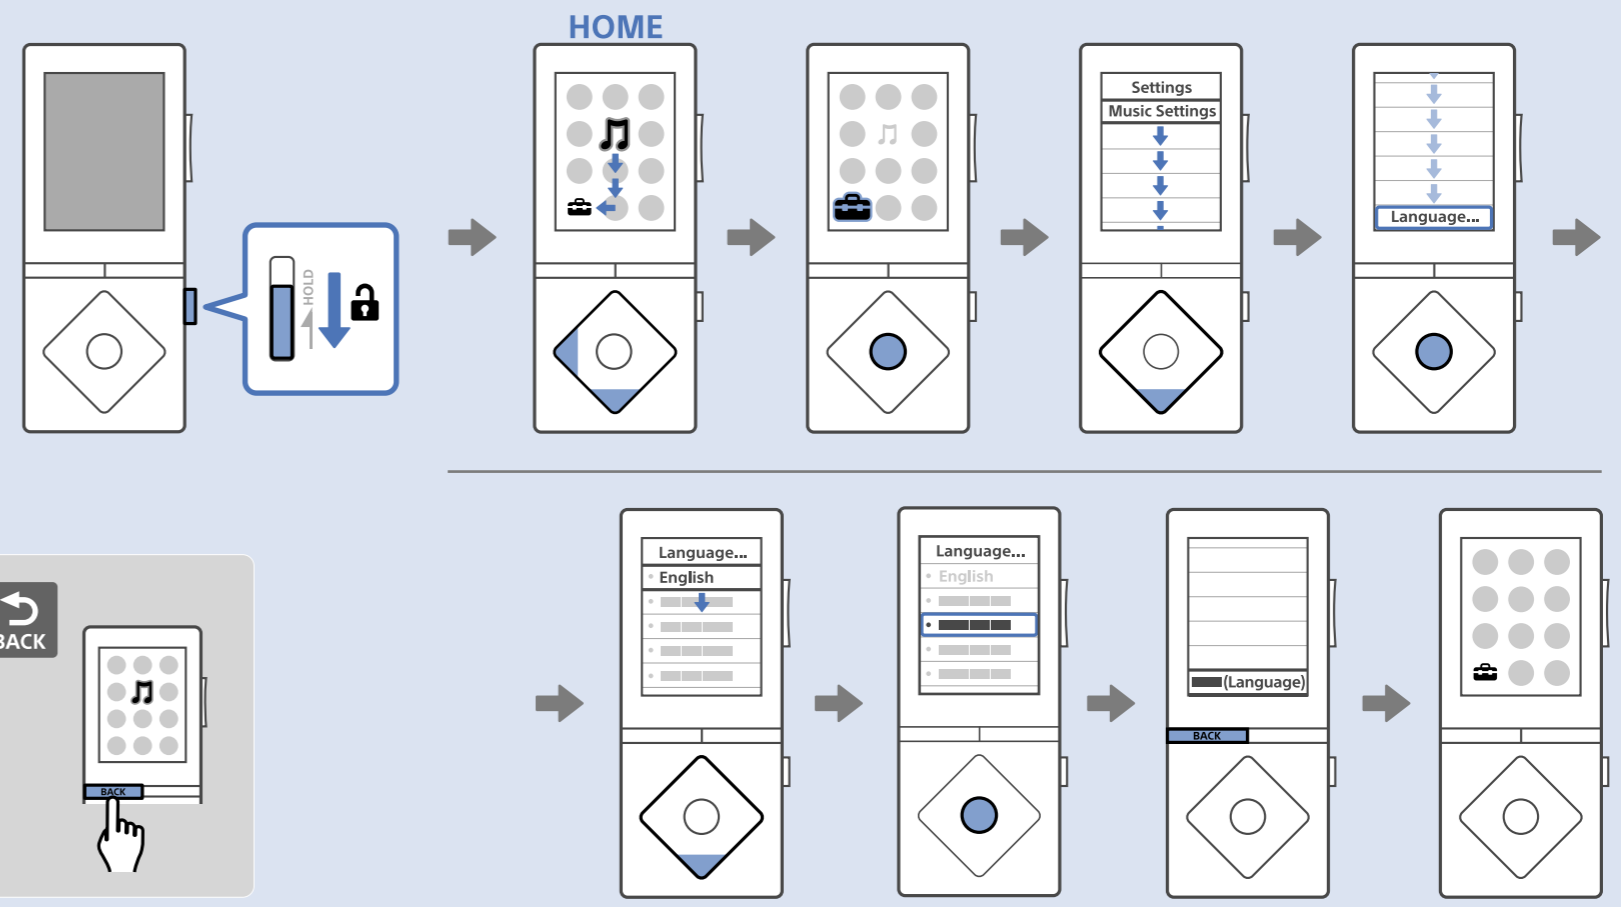

1

English
Español 한국어
Français 简体中文
繁體中文