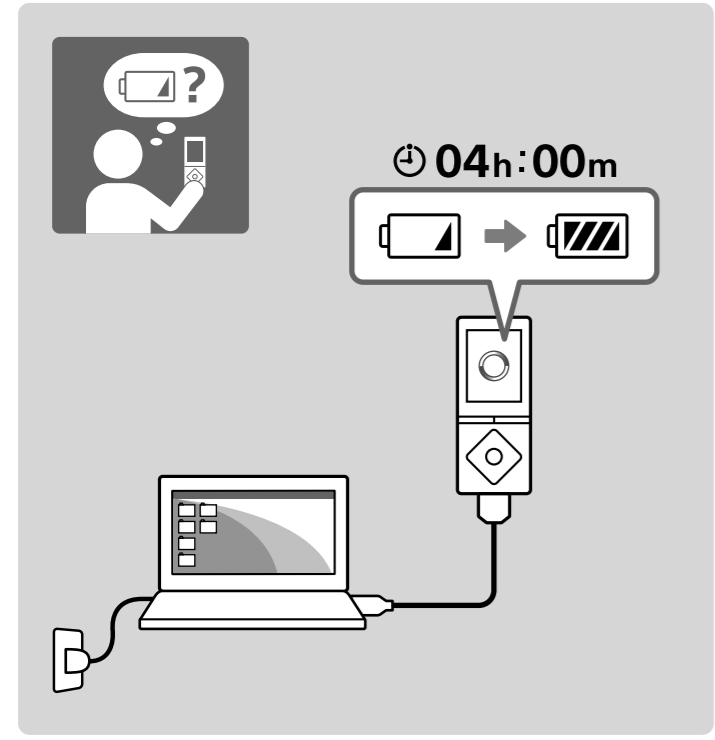

# 3

PWR OFF

HOME

[http://rd1.sony.net/help/dmp/nwa20/h\\_ww/](http://rd1.sony.net/help/dmp/nwa20/h_ww/)

Windows

Mac