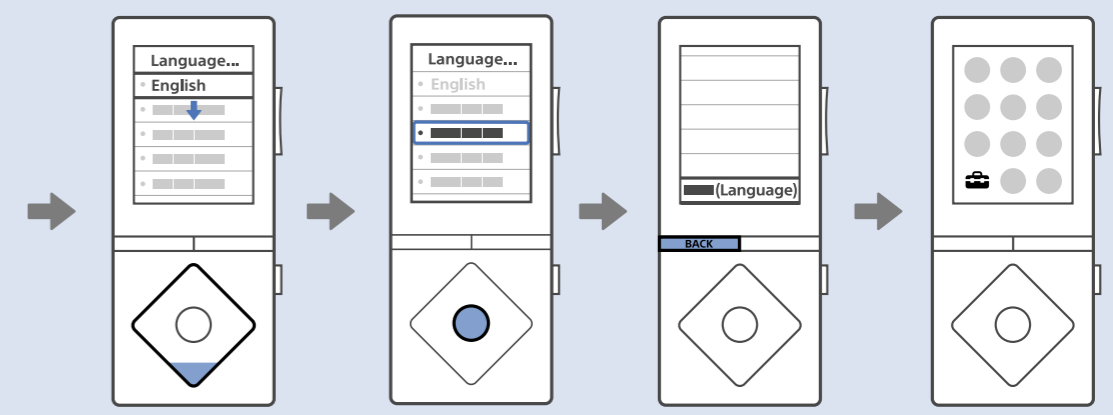

1

English
Español 한국어
Français 简体中文
繁體中文