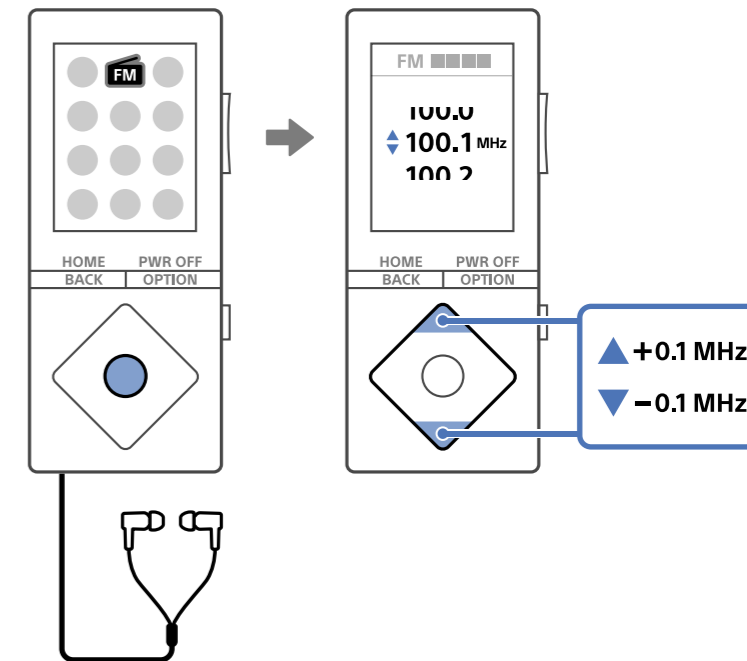

# 3

PWR OFF

HOME

[http://rd1.sony.net/help/dmp/nwa20/h\\_ww/](http://rd1.sony.net/help/dmp/nwa20/h_ww/)

Windows

Mac